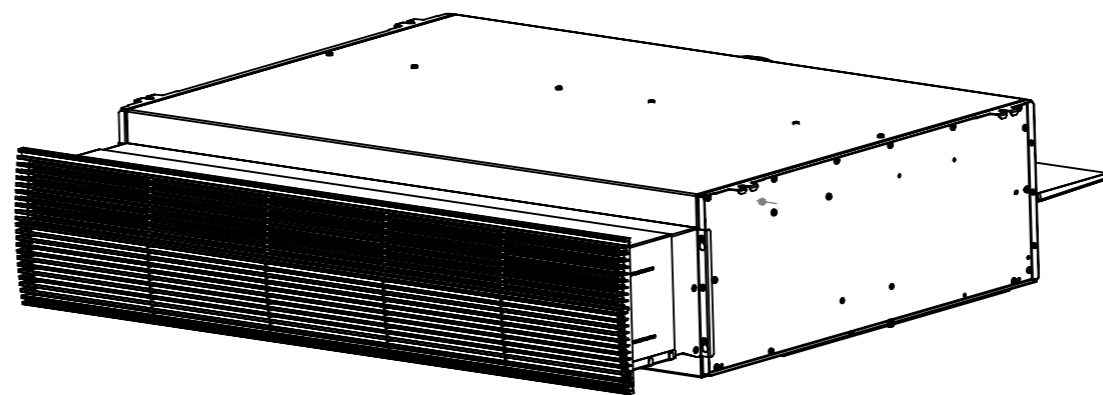

DETAIL A SCALE 1 : 5

A	Hot water in	1/2 "
B	Hot water out	1/2 "
C	Cooling water in	3/4 "
D	Cooling water out	3/4 "
E	Condensate water pump outlet; hose length 600 mm	∅ 18 mm
F	Free drainage outlet	∅ 23 mm
G	Fresh air connection	∅ 125 mm
H	Electrical connection	

Kuvaus: Grand Vari 100
Grand Vari Pro 100
Description: Grand Vari 2.0 100

Massa: 56.0 Kg
Mass:
Materiaali:
Material:
Pintakäs.
Treatment:
Värisävy:
Color:
Suunnittelija:
Designed By: KSC
Sivu no:
Sheet No: 1 (1)